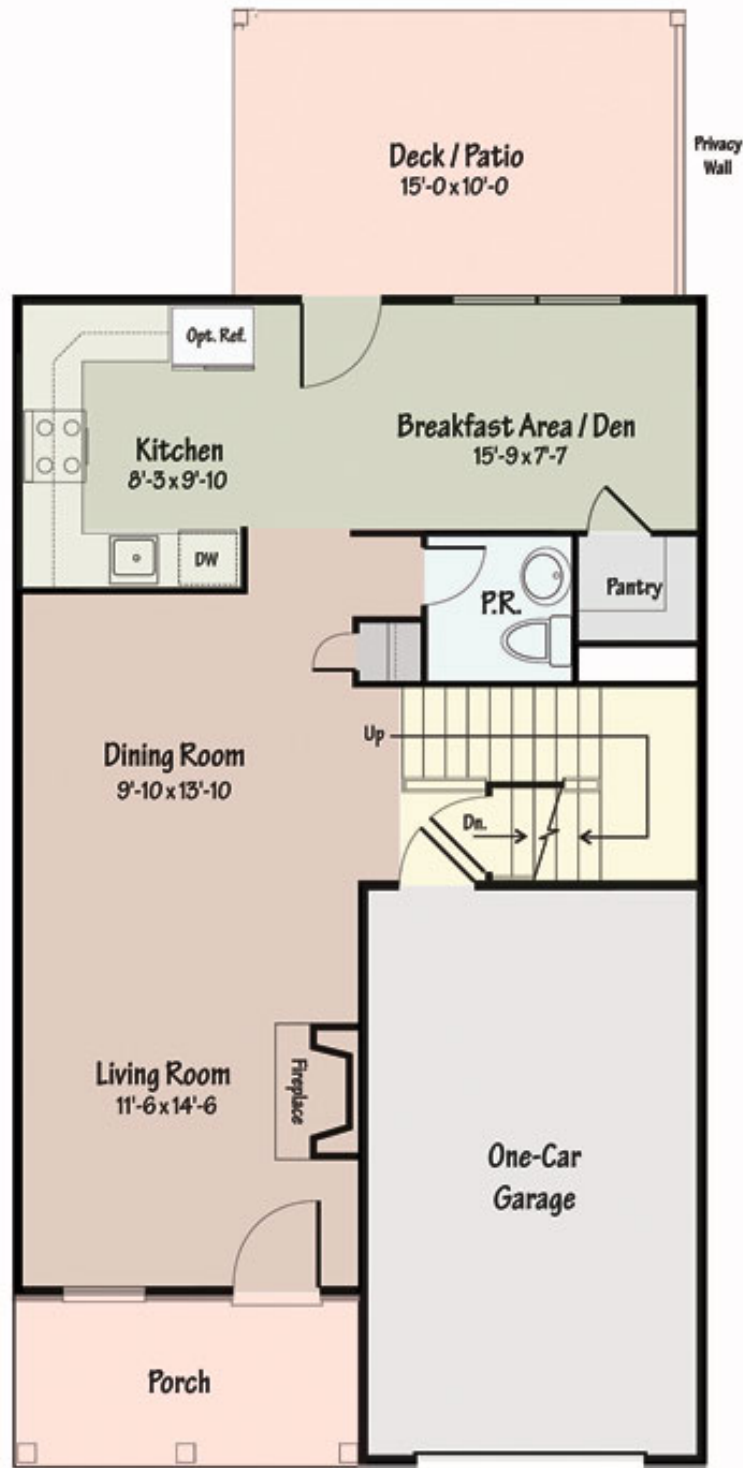

Jefferson Townhome
First Floorplan

Country Walk at Windsor
2 Bed / 2.5 Bath / 1508sf

First Floor

Jefferson Townhome
Second Floorplan

Country Walk at Windsor