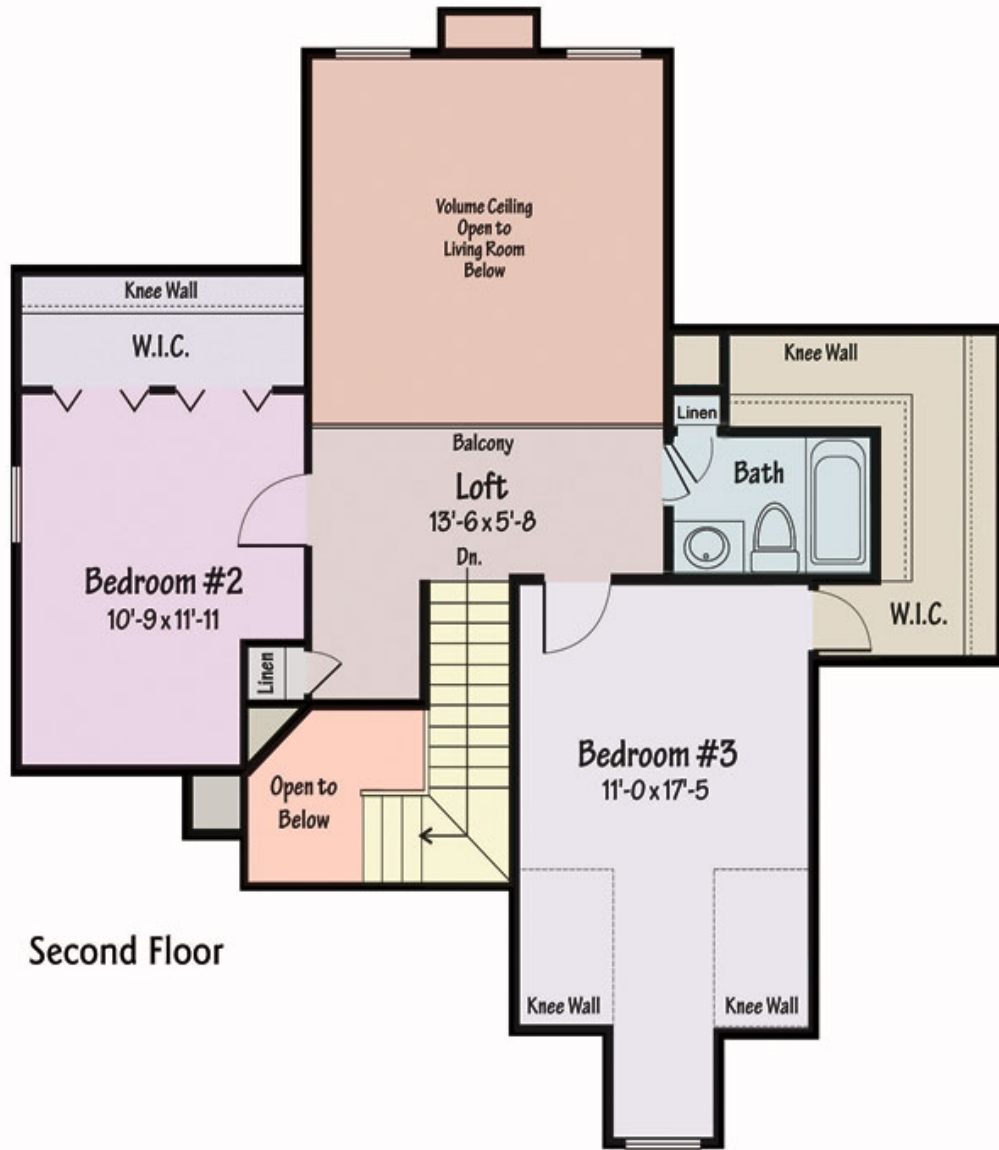

**Grant Duplex**  
First Floorplan

**Country Walk at Windsor**  
3 Bed / 2.5 Bath / 1,940sf

**Grant Duplex**  
Second Floorplan

**Country Walk at Windsor**

**Second Floor**